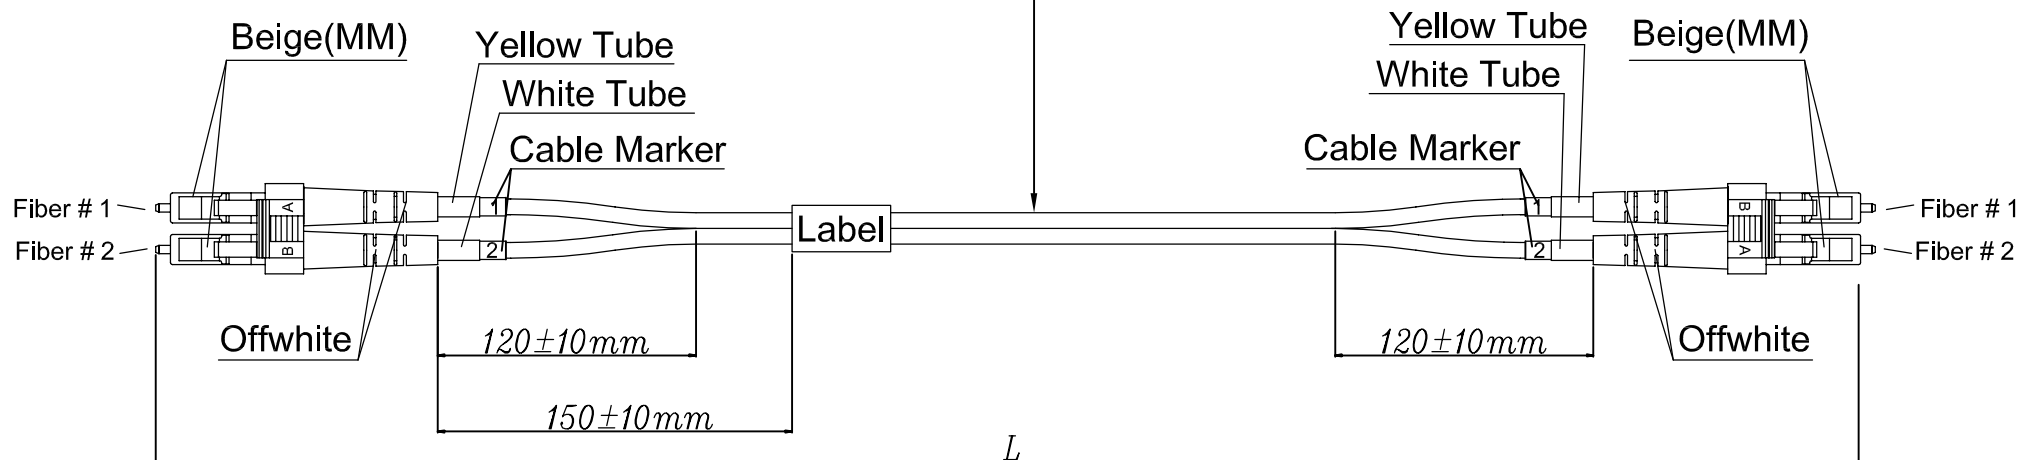

Document No.		Project No.	
Ref. Dwg.No/Ver.		Tracking No.	008614-07092010
File Information			

Rev.	Tag	Qty.	Dcn. No.	Revision Description	Signature	Date

DX MM 62.5/125 2.0mm Orange OR Cable

Length Tolerance:

Length (L)	Tolerance
$\leq 1m$	+50mm/-0
$1m < L \leq 3m$	+150mm/-0
$> 3m$	+300mm/-0

Specifications:

Type	Multi Mode
Insertion Loss	$\leq 0.3dB$
Return Loss	$\geq 25dB$
Test Wavelength	850nm

Third Angle Tolerance unless otherwise specified:	Drw.	SERRANO	2010/09/07	Title	Duplex LC - LC
	Chk.	SERRANO	2010/09/07	Dwg.No.	JTF2022LCLC0XXXXX
	App.			Part No.	
Scale					
Version	A0	Sheet 1 Of 1			